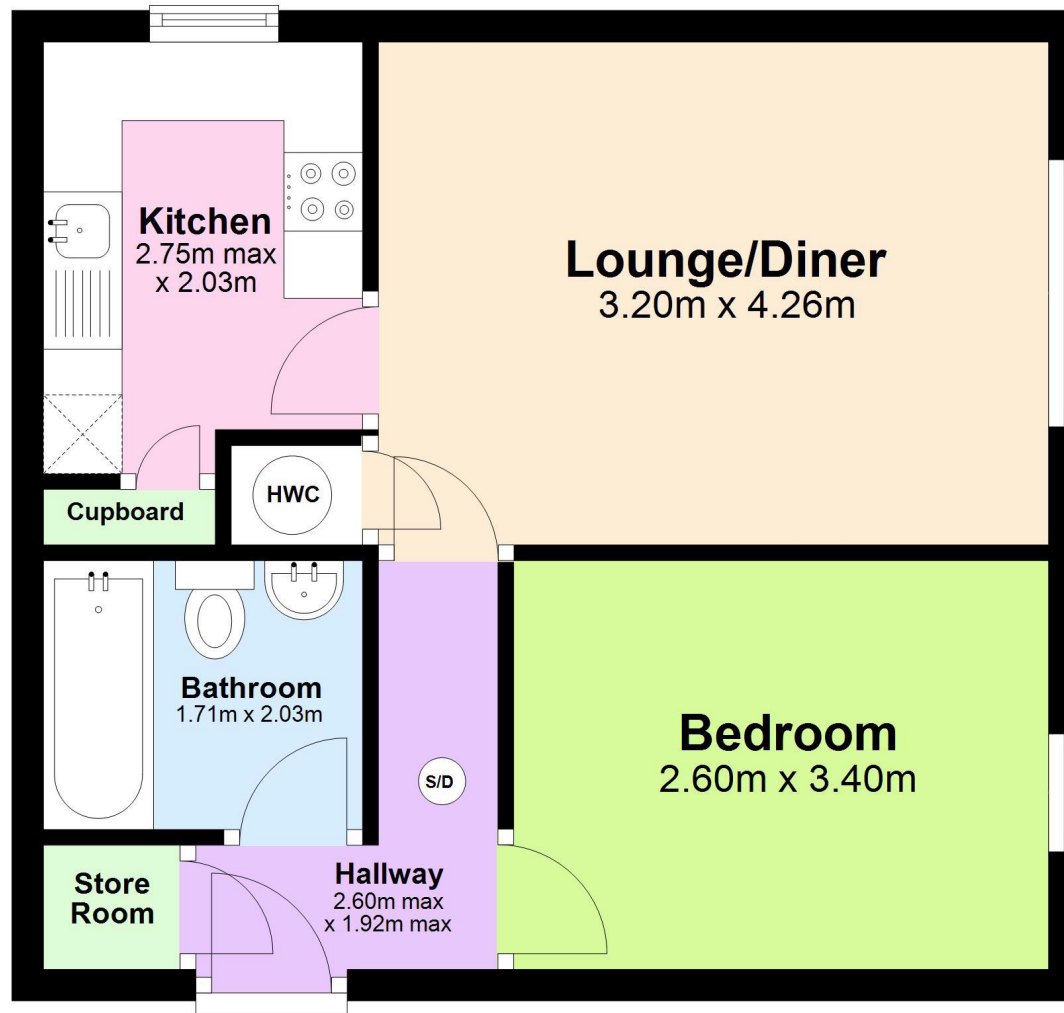

Ground Floor

Approx. 37.7 sq. metres

Total area: approx. 37.7 sq. metres

Whilst every attempt has been made to ensure the accuracy of this floorplan, measurements of doors, windows, rooms and any other items as approximate and no responsibility is taken for any error, omission, or mis-statement. This plan is for illustrative purposes only and should be used as such. The services, systems and appliances, have not been tested and no guarantee as to their operability or efficiency can be given.

Plan produced using PlanUp.